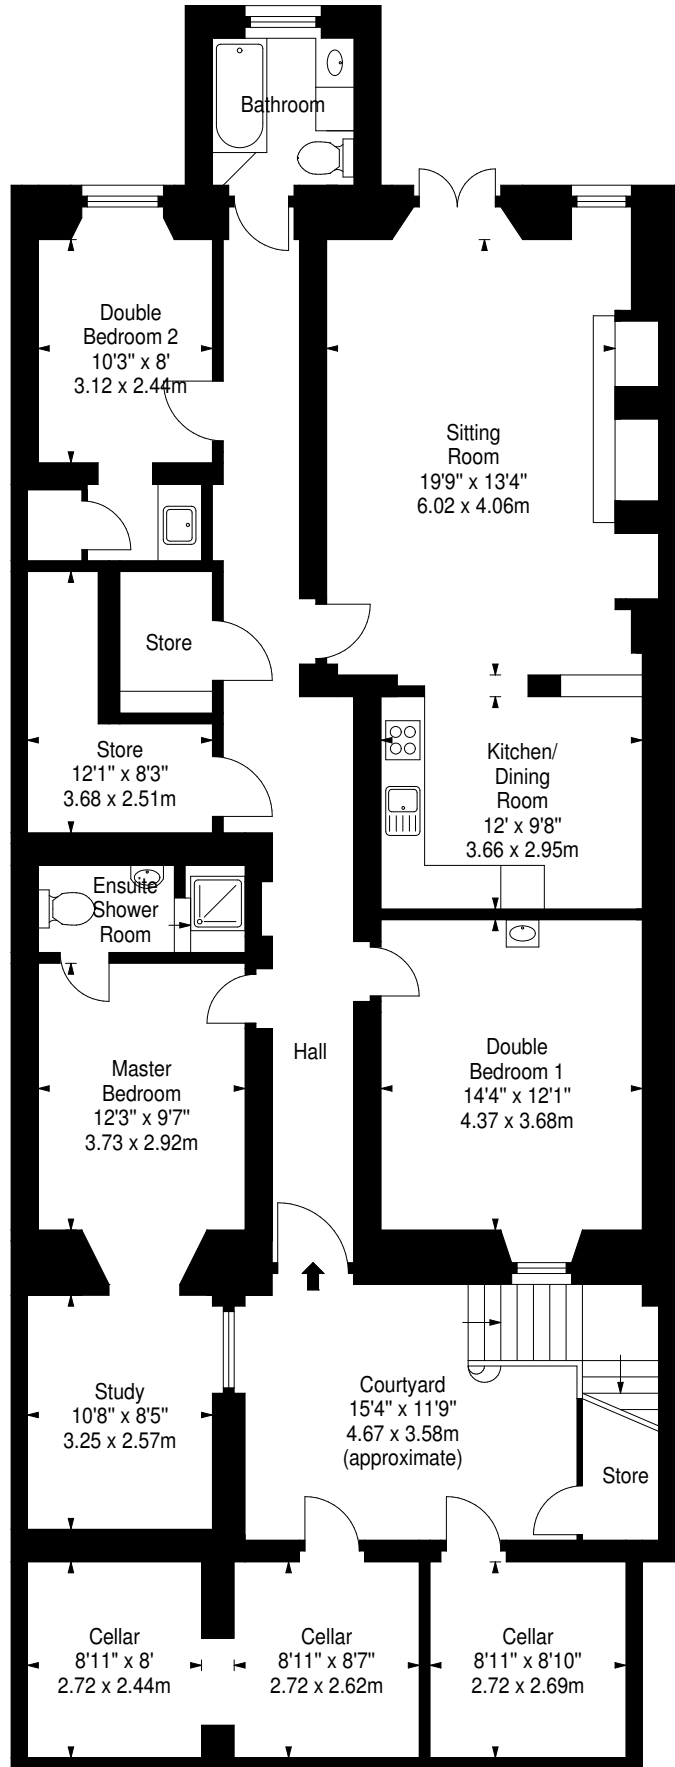

Great King Street,
Edinburgh,
Midlothian, EH3 6RP

Approx. Gross Internal Area
1779 Sq Ft - 165.27 Sq M
(Including Cellars & Store)
For identification only. Not to scale.
© SquareFoot 2018

Lower Ground Floor