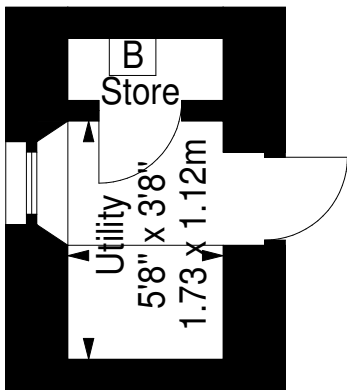

**Mayfield Gardens
Edinburgh, EH9 2BX**

Approx. Gross Internal Area
552 Sq Ft - 51.28 Sq M

Utility & Store

Approx. Gross Internal Area
31 Sq Ft - 2.88 Sq M

For identification only. Not to scale.

© SquareFoot 2018