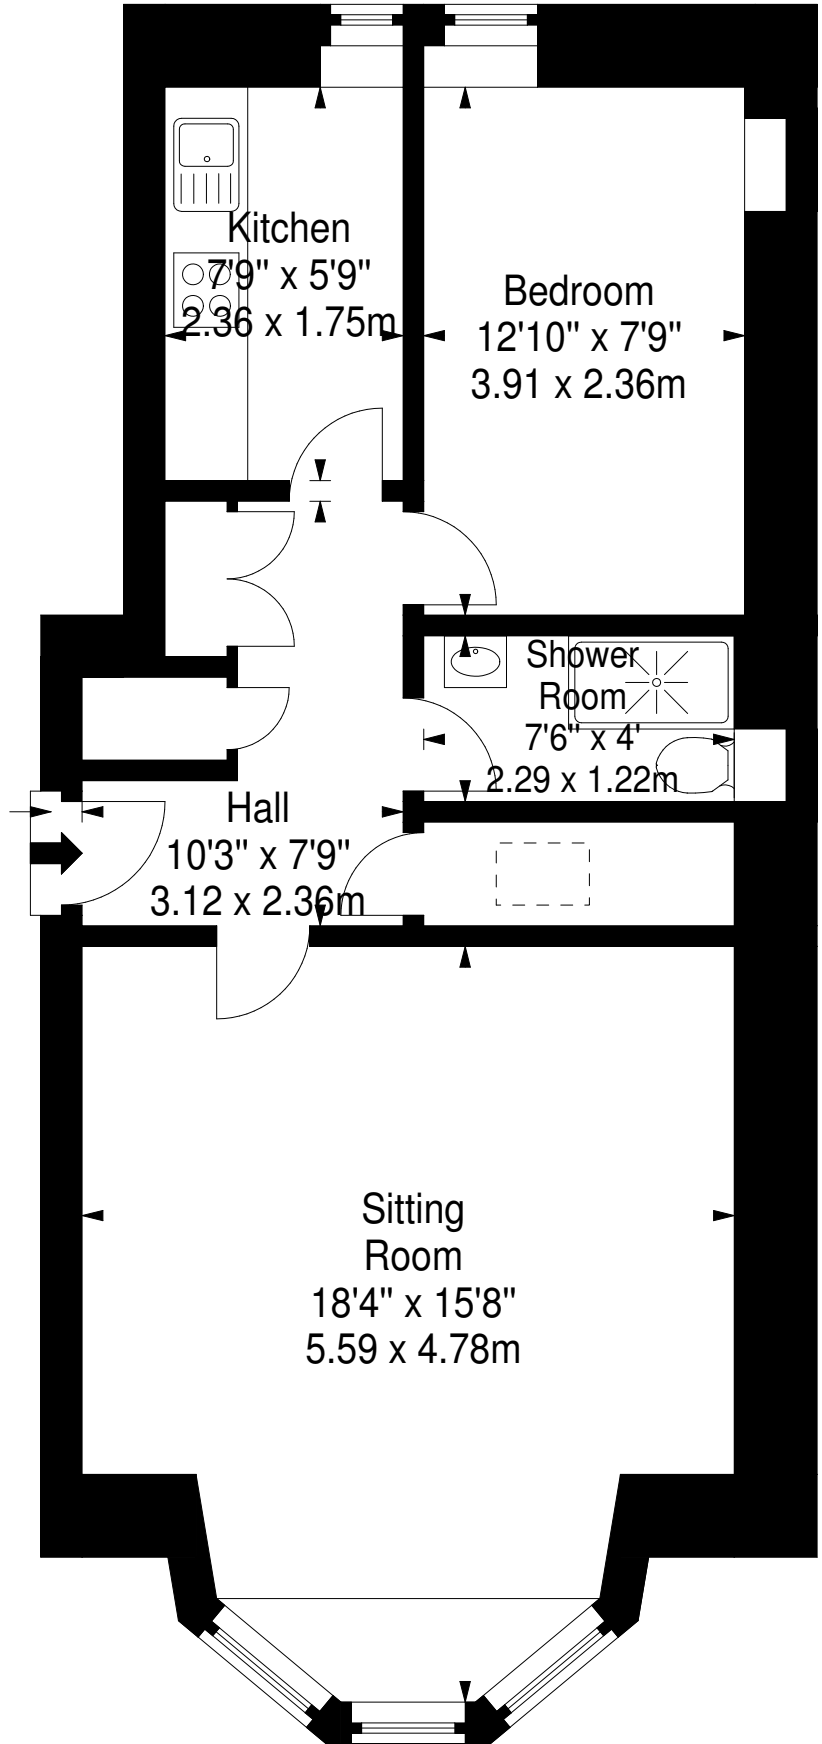

**Mayfield Gardens
Edinburgh, EH9 2BX**

Approx. Gross Internal Area
552 Sq Ft - 51.28 Sq M

Utility & Store

Approx. Gross Internal Area
31 Sq Ft - 2.88 Sq M

For identification only. Not to scale.

© SquareFoot 2018

Ground Floor

Ground Floor